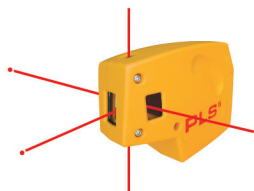

- Accurate to 1/8" @ 100' for rugged indoor and outdoor layout applications.

**PLS360
Optional
Detector**

Range:
250 + Ft.
w/Detector

SELF LEVELING

MADE IN USA

PLS 3

PLS 180 w/detector

PLS 5 w/HVD detector