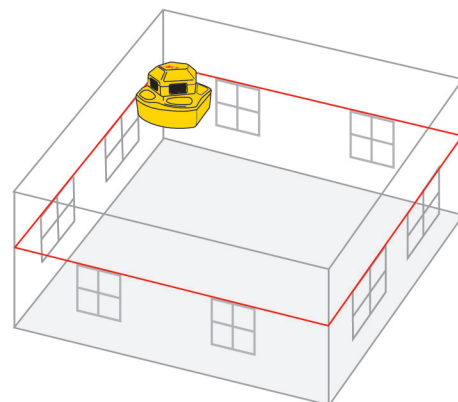

- Self leveling, compact, bright and durable, the PLS360 makes layout of acoustical ceilings, HVAC, and cabinetry fast and simple.

- The PLS360 gives you one-button application for a 360 degree laser line of reference.

- Accurate to 1/8" @ 100' for rugged indoor and outdoor layout applications.

**PLS360
Optional
Detector**

Range:
250 + Ft.
w/Detector

SELF LEVELING

MADE IN USA

PLS 3

PLS 180 w/detector

PLS 5 w/HVD detector