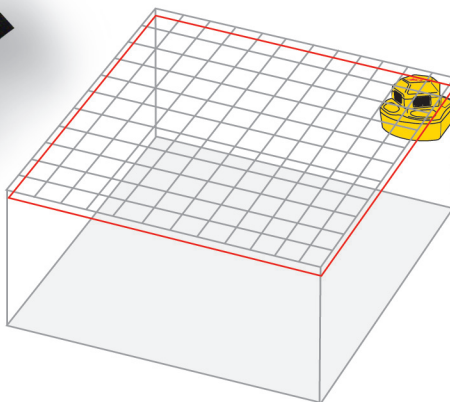

- Self leveling, compact, bright and durable, the PLS360 makes layout of acoustical ceilings, HVAC, and cabinetry fast and simple.

- The PLS360 gives you one-button application for a 360 degree laser line of reference.

- Accurate to 1/8" @ 100' for rugged indoor and outdoor layout applications.

**PLS360
Optional
Detector**

Range:
250 + Ft.
w/Detector

SELF LEVELING

MADE IN USA

PLS 3

PLS 180 w/detector

PLS 5 w/HVD detector