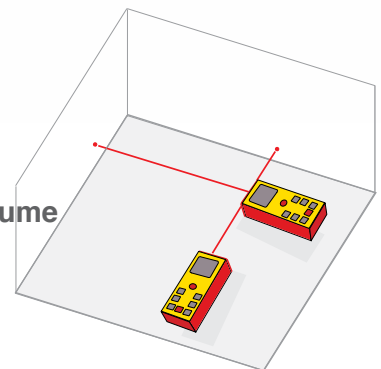

The PLS1 will tackle the majority of your measurement tasks at an affordable price.

Average Range : 265 Feet / 80 Meters

Accuracy : +/- 1/16 inch / 1.5 mm

Features: Memory, Tracking, Pythagoras, Area-Volume

Measures in : Total inches, Feet + Inches, Metric

Warranty : Two years

Durability : IP 54 Dust and splash water safe

WWW.PLSLASER.COM

1 800 601 4500